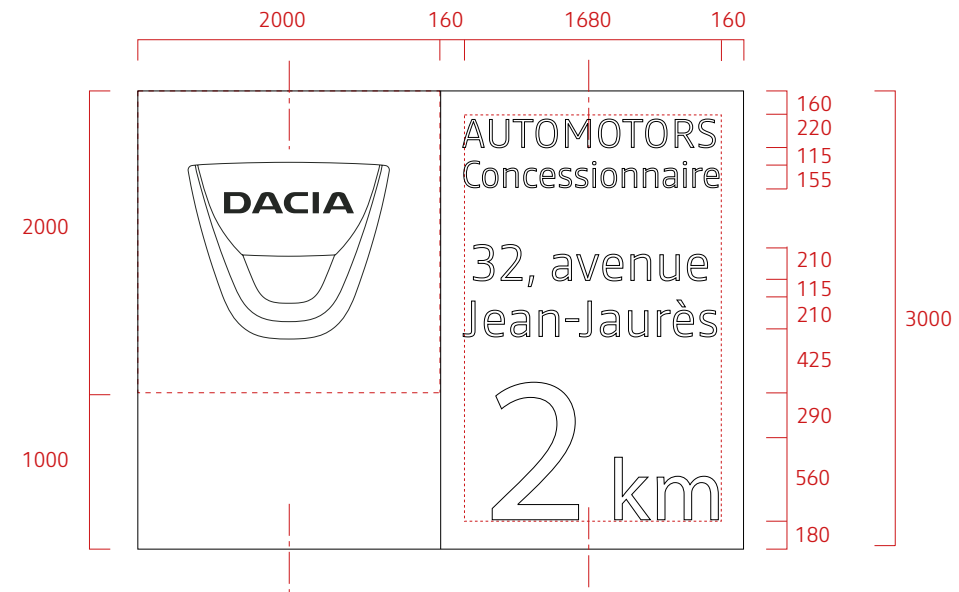

Les panneaux 4 x 3 - Exemple 2

PRINCIPLE

Pre-signage panels can use various standardised horizontal formats including the 4 x 3 format shown opposite.

The panel used will be a standard off-the-shelf product.

The content of the pre-signage panels can use various references:

- > sales point name
- > distance
- > road intersection map
- > address, etc.

KEY

1. Blue background
  - RAL 5002 blue
  - adhesive or silk-screen printing
2. 2D Dacia emblem
  - 4-colour silk-screen printing
3. Area of text or drawing
4. White background
5. Lettering
  - Adhesive letters
  - read type facein Caps
  - Pantone Cool Gray 11 C