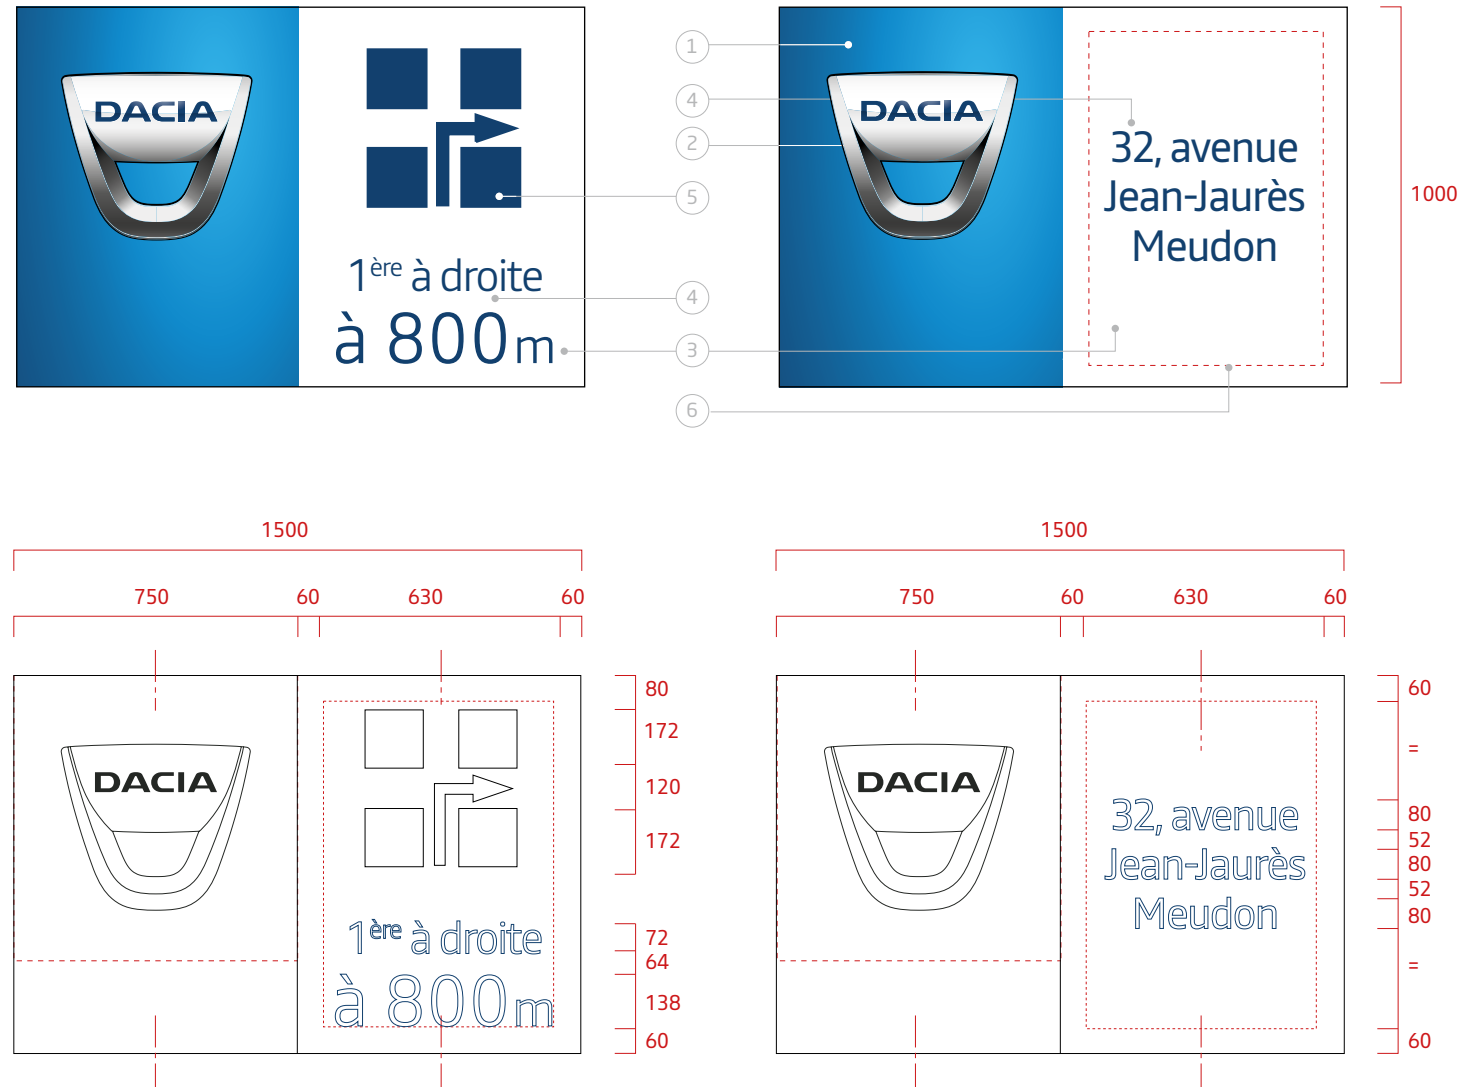

Roadside - Examples (1)

PRINCIPLE

The content of the pre-signage panels can use various references:

- > sales point name
- > distance
- > road intersection map
- > address, etc.

KEY

1. Blue background
  - RAL 5002 blue
  - Adhesive or silk-screen printing
2. 2D Dacia emblem
  - 4-colour silk-screen printing
3. White Forex (PVC foam)
  - Thickness 10 mm
  - or aluminium panel with raised edges thickness 2 mm
4. Lettering
  - Adhesive letters
  - Read Regular type face in Caps
  - Pantone Cool Gray 11 C
5. Directional information
  - Pantone Cool Gray 11 C adhesive
6. Area of text or drawing

NOTE

The panel is made of a single part.