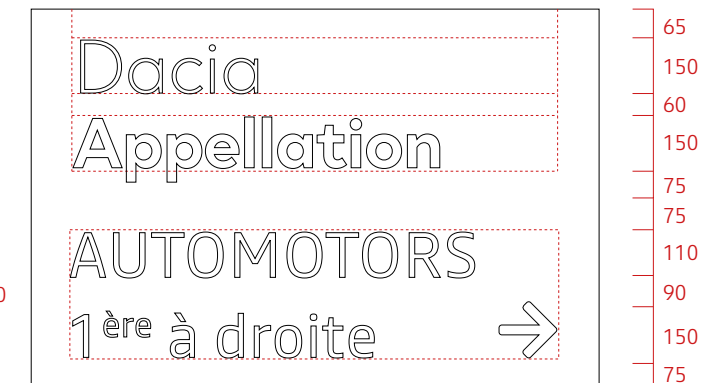

Roadside - Long Service name (1)

KEY

1. White Forex (PVC foam)
  - thickness 10 mm
  - or aluminium panel with raised edges
  - thickness 2 mm
2. "DACIA" mention
  - left-aligned
  - Adhesive or silk-screen printing
  - Pantone Cool Gray 11 C
  - Read regular type facer
3. Service name
  - Pantone Cool Gray 11 C
  - Read medium type face
4. Blue background
  - RAL 5002 blue
  - Adhesive or silk-screen printing
5. Lettering
  - White adhesive
  - Read regular type face
6. Area of text or drawing
7. Arrow
  - White adhesive

NOTE

The panel is made of a single part.