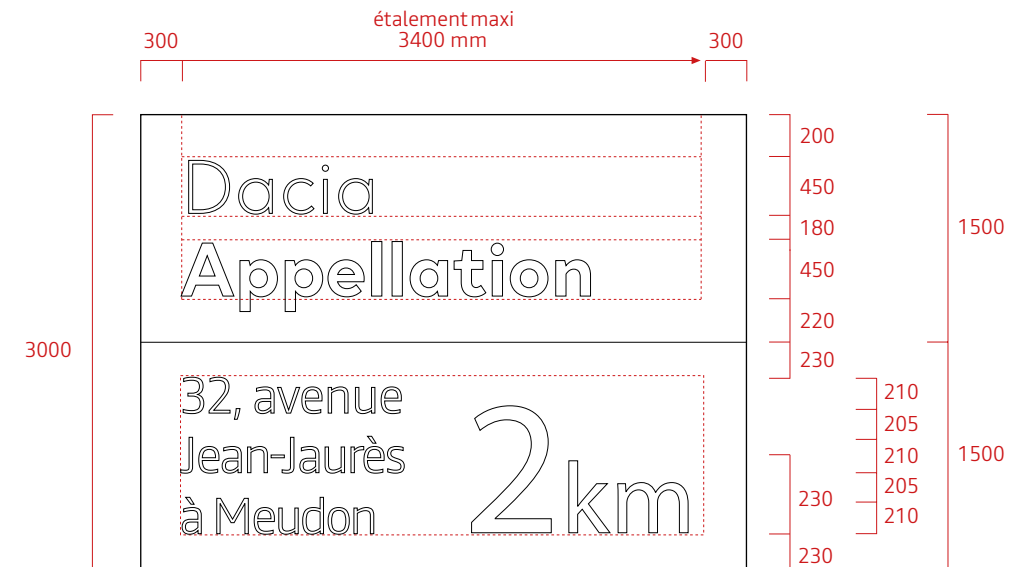

4 x 3 format - Long Service name (1)

PRINCIPLE

Pre-signage panels can use various standardised horizontal formats including the 4 x 3 format shown opposite.

The panel used will be a standard off-the-shelf product.

The content of the pre-signage panels can use various references:

- > sales point name
- > distance
- > road intersection map
- > address, etc.

KEY

1. White background
  - left-aligned
  - Adhesive or silk-screen printing
  - Pantone Cool Gray 11 C
  - Read regular type face
2. "DACIA" mention
  - left-aligned
  - Adhesive or silk-screen printing
  - Pantone Cool Gray 11 C
  - Read regular type face
3. Service name
  - left-aligned
  - Adhesive or silk-screen printing
  - Pantone Cool Gray 11 C
  - Read medium type face
4. Blue background
  - RAL 5002 blue
  - Adhesive or silk-screen printing
5. Area of text or drawing
  - White adhesive
  - Read regular type face
6. Lettering
  - left-aligned
  - Adhesive or silk-screen printing
  - RAL 5002 blue
  - Read regular type face