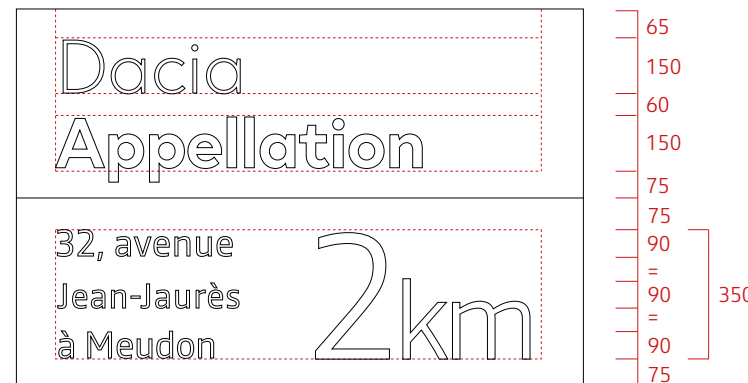

Roadside - Long Service name (1)

KEY

1. White Forex (PVC foam)
  - thickness 10 mm
  - or aluminium panel with raised edges
  - thickness 2 mm
2. "DACIA" mention
  - left-aligned
  - Adhesive or silk-screen printing
  - Pantone Cool Gray 11 C
  - Read regular type facer
3. Service name
  - Pantone Cool Gray 11 C
  - Read medium type face
4. Blue background
  - RAL 5002 blue
  - Adhesive or silk-screen printing
5. Lettering
  - White adhesive
  - Read regular type face
6. Area of text or drawing
7. Arrow
  - White adhesive

NOTE

The panel is made of a single part.