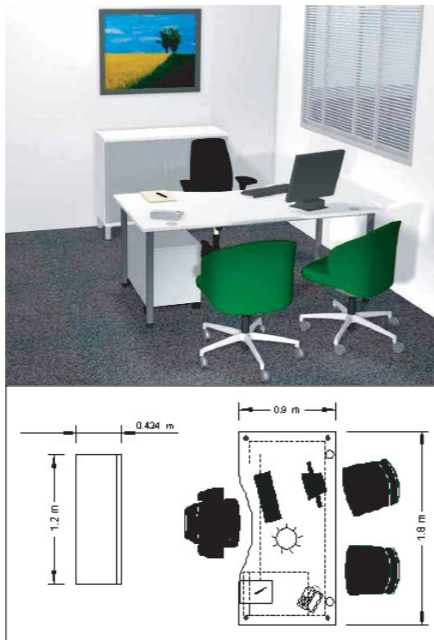

## Administrative furniture

### Front office administrative workstation

Optimum

- 2-drawer cabinet on rollers.
- Hinge-door cupboards with wooden shelf.
- Swivel desk chair with armrests, adjustable height, width and depth, in dark green «Basic» range fabric.
- Visitor chair in green fabric (order separately).

### Front office head of sales workstation

Optimum

- 2-drawer cabinet on rollers
- Hinge-door cupboards with wooden shelf.
- Swivel desk chair with armrests, adjustable height, width and depth, in dark green «Basic» range fabric.
- Visitor chair in green fabric (order separately).

#### Optimum

- 2-drawer cabinet on rollers.
- Hinge-door cupboards with wooden shelf.
- Swivel desk chair 5224 with armrests, adjustable height, width and depth, in dark green «Basic» range fabric.
- 523 visitor chair with slide frame, without armrest, in dark green «Basic» fabric.