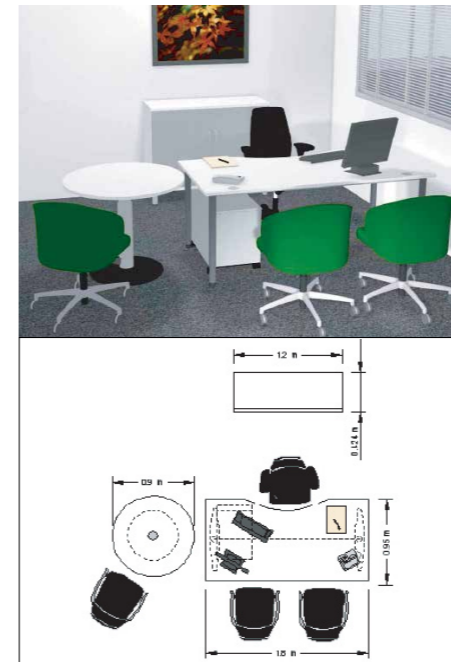

### Front office administrative workstation

Optimum

- 2-drawer cabinet on rollers.
- Hinge-door cupboards with wooden shelf.
- Swivel desk chair with armrests, adjustable height, width and depth, in dark green «Basic» range fabric.
- Visitor chair in green fabric (order separately).

### Front office head of sales workstation

Optimum

- 2-drawer cabinet on rollers
- Hinge-door cupboards with wooden shelf.
- Swivel desk chair with armrests, adjustable height, width and depth, in dark green «Basic» range fabric.
- Visitor chair in green fabric (order separately).

#### Optimum

- 2-drawer cabinet on rollers.
- Hinge-door cupboards with wooden shelf.
- Swivel desk chair 5224 with armrests, adjustable height, width and depth, in dark green «Basic» range fabric.
- 523 visitor chair with slide frame, without armrest, in dark green «Basic» fabric.