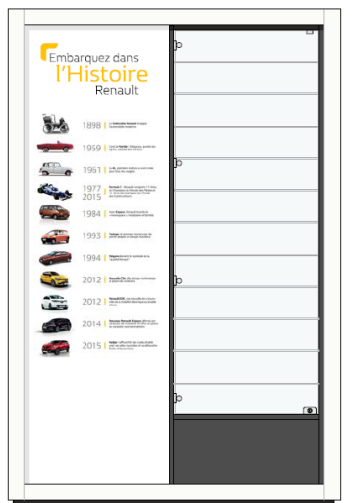

- was mandatory for large showrooms /optional for others
- placed near the Renault Road
- with 48 miniatures displayed

rules for end 2023 :

- no more mandatory
- dealers can keep it with a retrofit
- retrofit:
 - new stickers available now
 - addition of new miniatures

2015

2023

the miniatures showcase - retrofit

1. download and edit the sticker (from Publicis Illustrator file) or on the Brand Hub Store
 - <https://lion.box.com/s/1r8swahygdclgh78mm460vj5syvzob3r>
2. measure the panel to finalize exe file and print the sticker
 - depending on the supplier:
 - width = 1380 or 1420 mm
 - sticker = 620 x 1878 mm or 639 x 1880 mm
3. remove the old stickers if possible
4. paste the new print (electrostatic sticker)
5. if old sticker can not be removed, print the new image on a thin panel that will paste on the old one