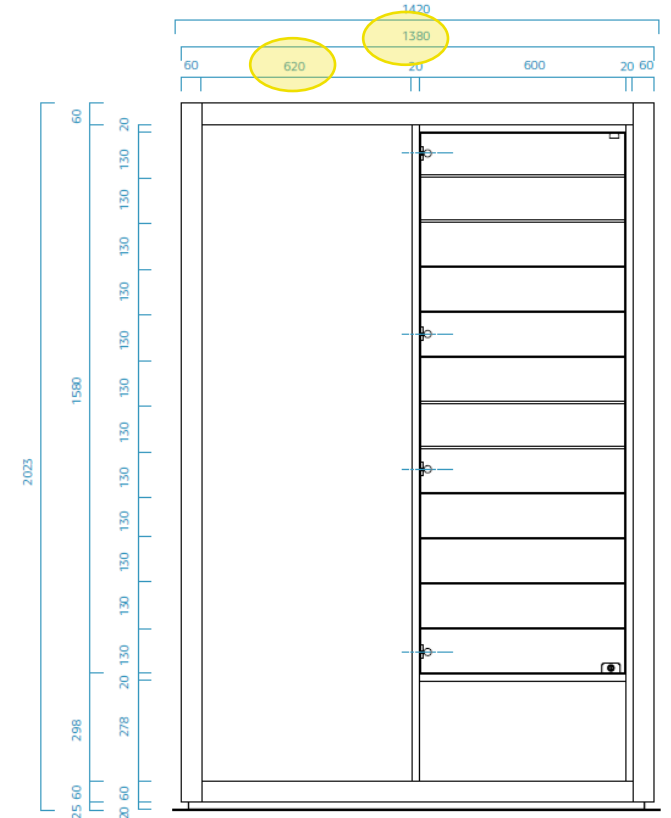

2015

2023

the miniatures showcase - retrofit

1. download and edit the sticker (from Publicis Illustrator file) or on the Brand Hub Store
 - <https://lion.box.com/s/1r8swahygdclgh78mm460vj5syvzob3r>
2. measure the panel to finalize exe file and print the sticker
 - depending on the supplier:
 - width = 1380 or 1420 mm
 - sticker = 620 x 1878 mm or 639 x 1880 mm
3. remove the old stickers if possible
4. paste the new print (electrostatic sticker)
5. if old sticker can not be removed, print the new image on a thin panel that will paste on the old one