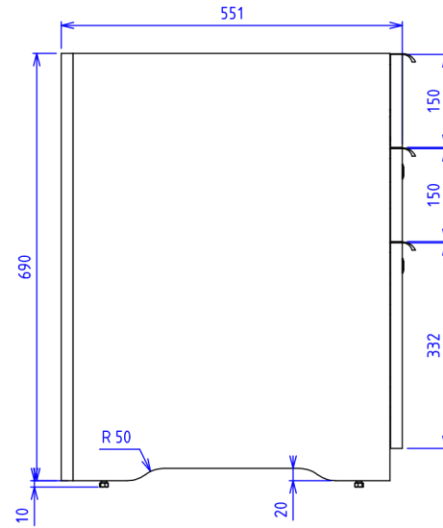

table for sales office – desk

Renault Store technical specifications

March 2024 – v1

table for sales office - description

description

melamine box, dark grey egger U963 - 19mm

top & drop raw chipboard covered with laminate, egger

assembly of top and drop by Lamello tenso P-14

metal base in powder-coated steel

white cable pass

Renault Store technical specifications
table for sales office - description

Renault Store technical specifications
table for sales office - description

Renault Store technical specifications
table for sales office - description