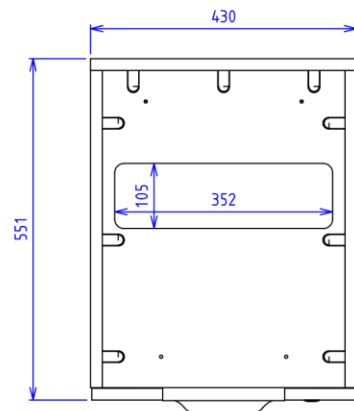

table for sales office – desk

Renault Store technical specifications

March 2024 – v1

table for sales office - description

description

melamine box, dark grey egger U963 - 19mm

top & drop raw chipboard covered with laminate, egger

assembly of top and drop by Lamello tenso P-14

metal base in powder-coated steel

white cable pass

Renault Store technical specifications
table for sales office - description

Renault Store technical specifications
table for sales office - description

Renault Store technical specifications
table for sales office - description