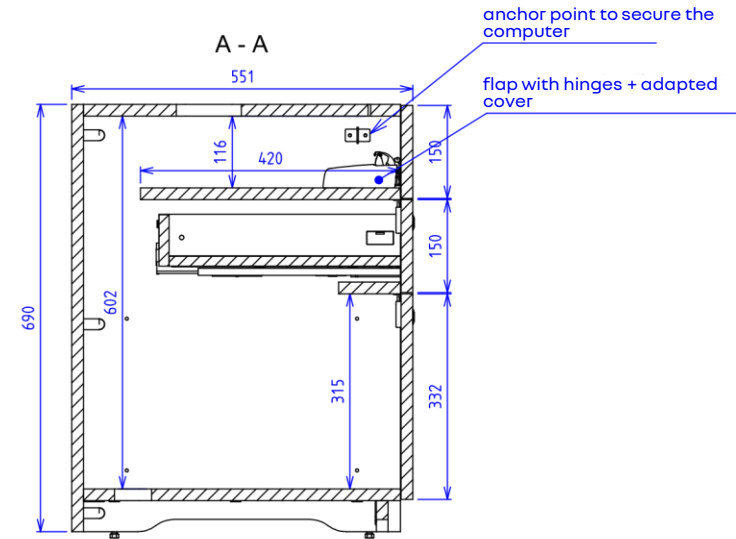

table for sales office – desk

Renault Store technical specifications

March 2024 – v1

table for sales office - description

description

melamine box, dark grey egger U963 - 19mm

top & drop raw chipboard covered with laminate, egger

assembly of top and drop by Lamello tenso P-14

metal base in powder-coated steel

white cable pass

Renault Store technical specifications
table for sales office - description

Renault Store technical specifications
table for sales office - description

Renault Store technical specifications
table for sales office - description