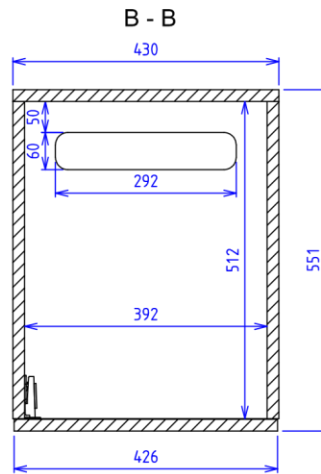

table for sales office – desk

Renault Store technical specifications

March 2024 – v1

table for sales office - description

description

melamine box, dark grey egger U963 - 19mm

top & drop raw chipboard covered with laminate, egger

assembly of top and drop by Lamello tenso P-14

metal base in powder-coated steel

white cable pass

Renault Store technical specifications
table for sales office - description

Renault Store technical specifications
table for sales office - description

Renault Store technical specifications
table for sales office - description