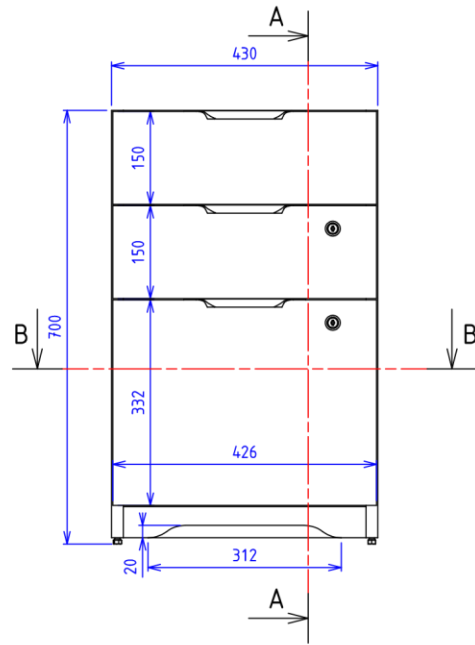

table for sales office – desk

Renault Store technical specifications

March 2024 – v1

table for sales office - description

description

melamine box, dark grey egger U963 - 19mm

top & drop raw chipboard covered with laminate, egger

assembly of top and drop by Lamello tenso P-14

metal base in powder-coated steel

white cable pass

Renault Store technical specifications
table for sales office - description

Renault Store technical specifications
table for sales office - description

Renault Store technical specifications
table for sales office - description