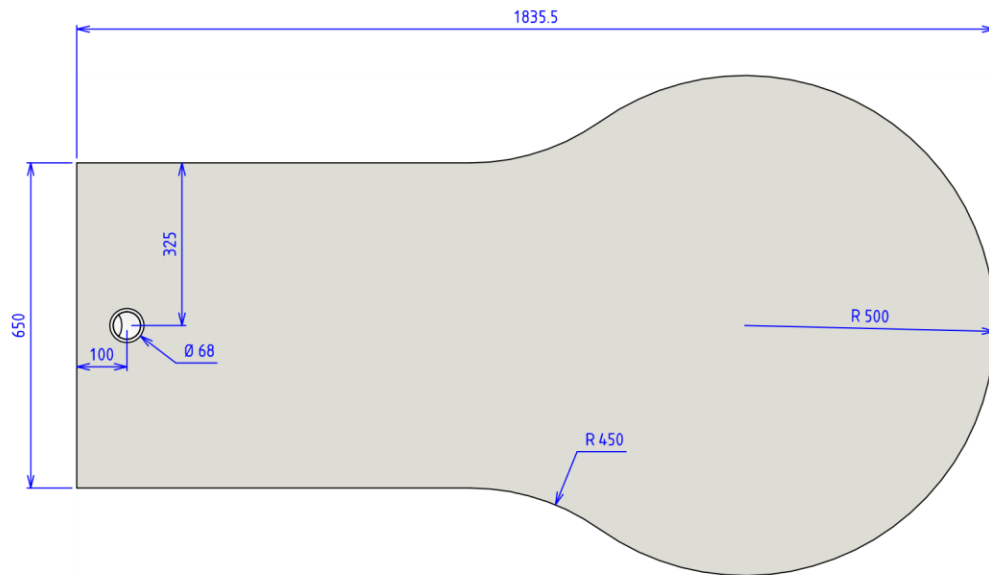

table for sales office – desk

Renault Store technical specifications

March 2024 – v1

table for sales office - description

description

melamine box, dark grey egger U963 - 19mm

top & drop raw chipboard covered with laminate, egger

assembly of top and drop by Lamello tenso P-14

metal base in powder-coated steel

white cable pass

Renault Store technical specifications
table for sales office - description

Renault Store technical specifications
table for sales office - description

Renault Store technical specifications
table for sales office - description