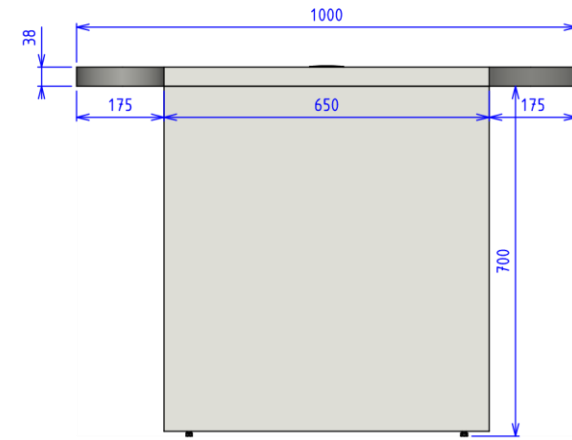

table for sales office – desk

Renault Store technical specifications

March 2024 – v1

table for sales office - description

description

melamine box, dark grey egger U963 - 19mm

top & drop raw chipboard covered with laminate, egger

assembly of top and drop by Lamello tenso P-14

metal base in powder-coated steel

white cable pass

Renault Store technical specifications
table for sales office - description

Renault Store technical specifications
table for sales office - description

Renault Store technical specifications
table for sales office - description