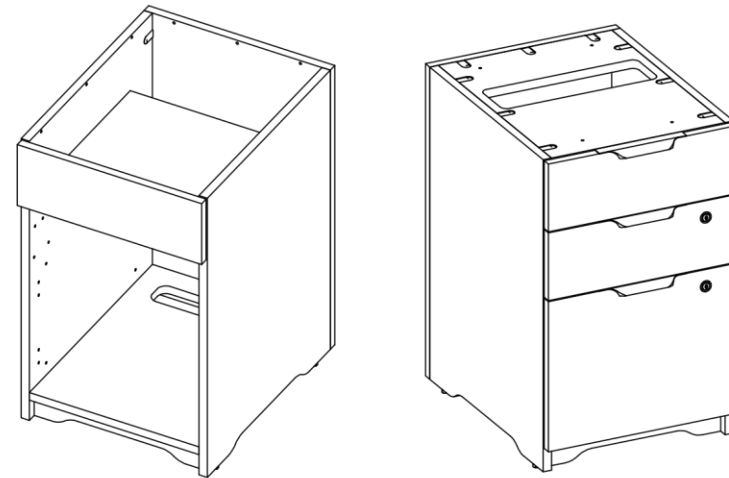

table for sales office – desk

Renault Store technical specifications

March 2024 – v1

table for sales office - description

description

melamine box, dark grey egger U963 - 19mm

top & drop raw chipboard covered with laminate, egger

assembly of top and drop by Lamello tenso P-14

metal base in powder-coated steel

white cable pass

Renault Store technical specifications
table for sales office - description

Renault Store technical specifications
table for sales office - description

Renault Store technical specifications
table for sales office - description