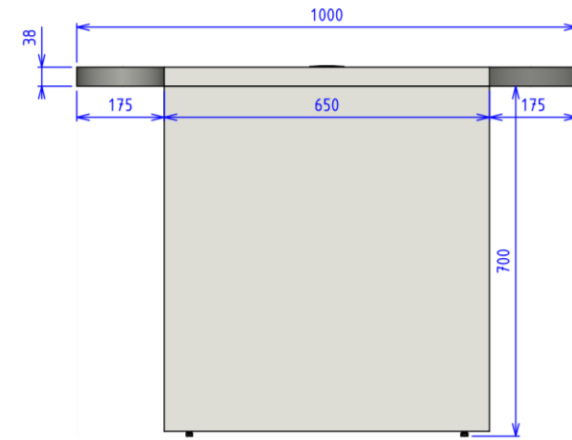

sales office desk

Renault Store technical specifications

March 2024 – v1

table for sales office - description

description

melamine box, dark grey egger U963 - 19mm

top & drop raw chipboard covered with laminate,
egger

assembly of top and drop by Lamello tenso P-14

metal base in powder-coated steel

white cable pass

Renault Store technical specifications
table for sales office - description

Renault Store technical specifications
table for sales office - description

Renault Store technical specifications
table for sales office - description