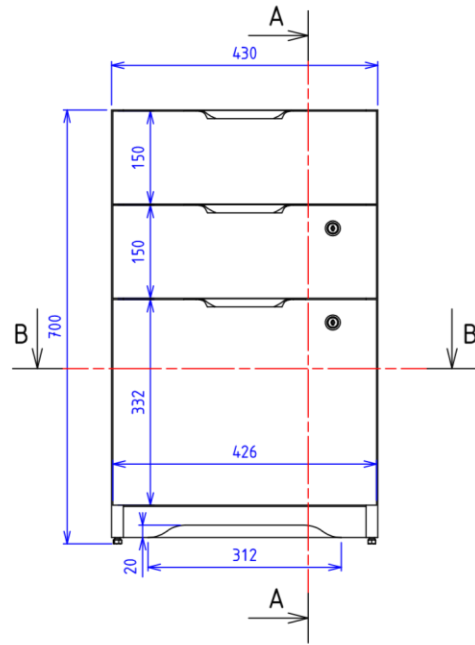

sales office desk

Renault Store technical specifications

March 2024 – v1

table for sales office - description

description

melamine box, dark grey egger U963 - 19mm

top & drop raw chipboard covered with laminate,
egger

assembly of top and drop by Lamello tenso P-14

metal base in powder-coated steel

white cable pass

Renault Store technical specifications
table for sales office - description

Renault Store technical specifications
table for sales office - description

Renault Store technical specifications
table for sales office - description