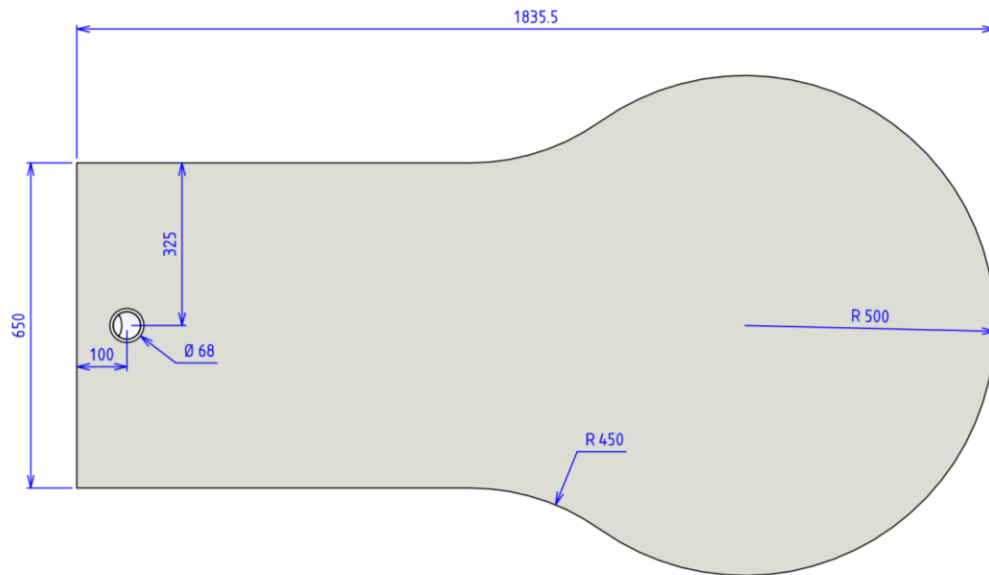

sales office desk

Renault Store technical specifications

March 2024 – v1

table for sales office - description

description

melamine box, dark grey egger U963 - 19mm

top & drop raw chipboard covered with laminate,
egger

assembly of top and drop by Lamello tenso P-14

metal base in powder-coated steel

white cable pass

Renault Store technical specifications
table for sales office - description

Renault Store technical specifications
table for sales office - description

Renault Store technical specifications
table for sales office - description