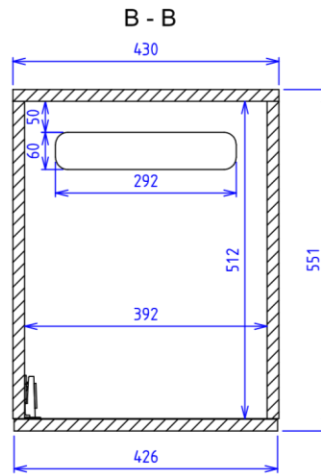

sales office desk

Renault Store technical specifications

March 2024 – v1

table for sales office - description

description

melamine box, dark grey egger U963 - 19mm

top & drop raw chipboard covered with laminate,
egger

assembly of top and drop by Lamello tenso P-14

metal base in powder-coated steel

white cable pass

Renault Store technical specifications
table for sales office - description

Renault Store technical specifications
table for sales office - description

Renault Store technical specifications
table for sales office - description