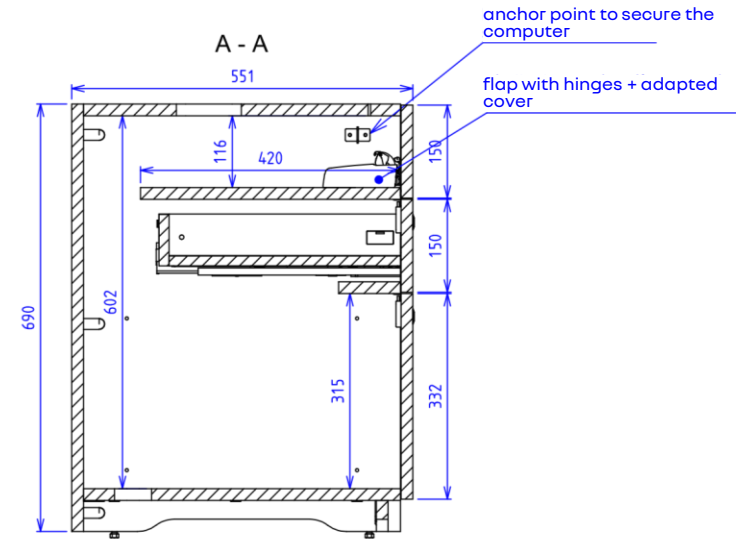

sales office desk

Renault Store technical specifications

March 2024 – v1

table for sales office - description

description

melamine box, dark grey egger U963 - 19mm

top & drop raw chipboard covered with laminate,
egger

assembly of top and drop by Lamello tenso P-14

metal base in powder-coated steel

white cable pass

Renault Store technical specifications
table for sales office - description

Renault Store technical specifications
table for sales office - description

Renault Store technical specifications
table for sales office - description