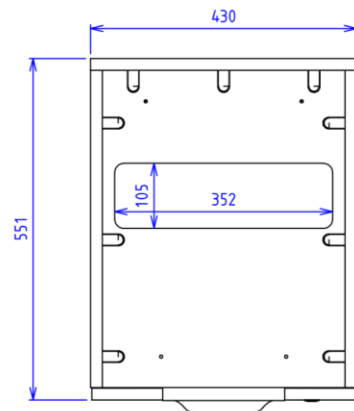

sales office desk

Renault Store technical specifications

March 2024 – v1

table for sales office - description

description

melamine box, dark grey egger U963 - 19mm

top & drop raw chipboard covered with laminate,
egger

assembly of top and drop by Lamello tenso P-14

metal base in powder-coated steel

white cable pass

Renault Store technical specifications
table for sales office - description

Renault Store technical specifications
table for sales office - description

Renault Store technical specifications
table for sales office - description