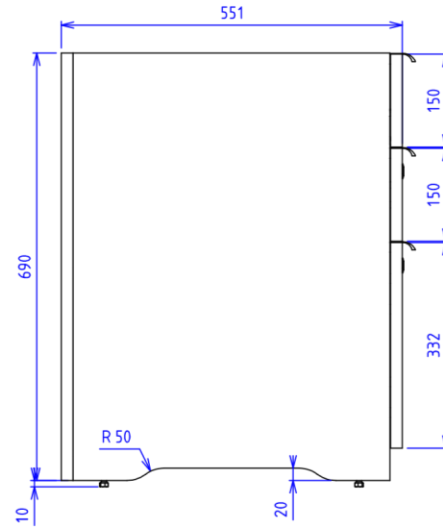

sales office desk

Renault Store technical specifications

March 2024 – v1

table for sales office - description

description

melamine box, dark grey egger U963 - 19mm

top & drop raw chipboard covered with laminate,
egger

assembly of top and drop by Lamello tenso P-14

metal base in powder-coated steel

white cable pass

Renault Store technical specifications
table for sales office - description

Renault Store technical specifications
table for sales office - description

Renault Store technical specifications
table for sales office - description