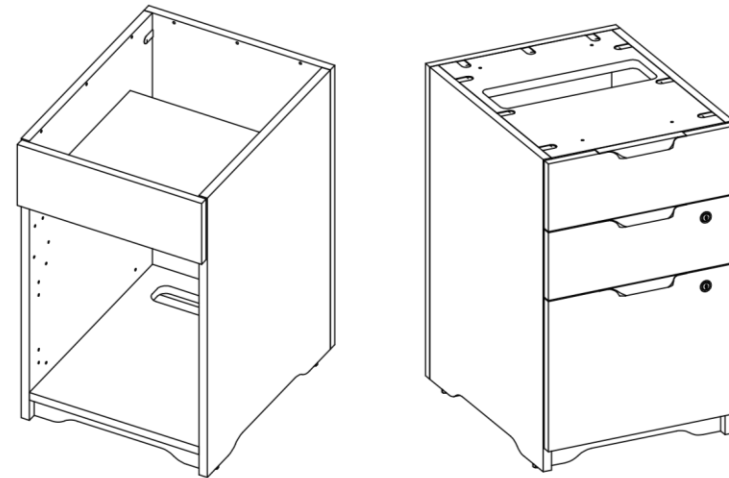

sales office desk

Renault Store technical specifications

March 2024 – v1

table for sales office - description

description

melamine box, dark grey egger U963 - 19mm

top & drop raw chipboard covered with laminate,
egger

assembly of top and drop by Lamello tenso P-14

metal base in powder-coated steel

white cable pass

Renault Store technical specifications
table for sales office - description

Renault Store technical specifications
table for sales office - description

Renault Store technical specifications
table for sales office - description